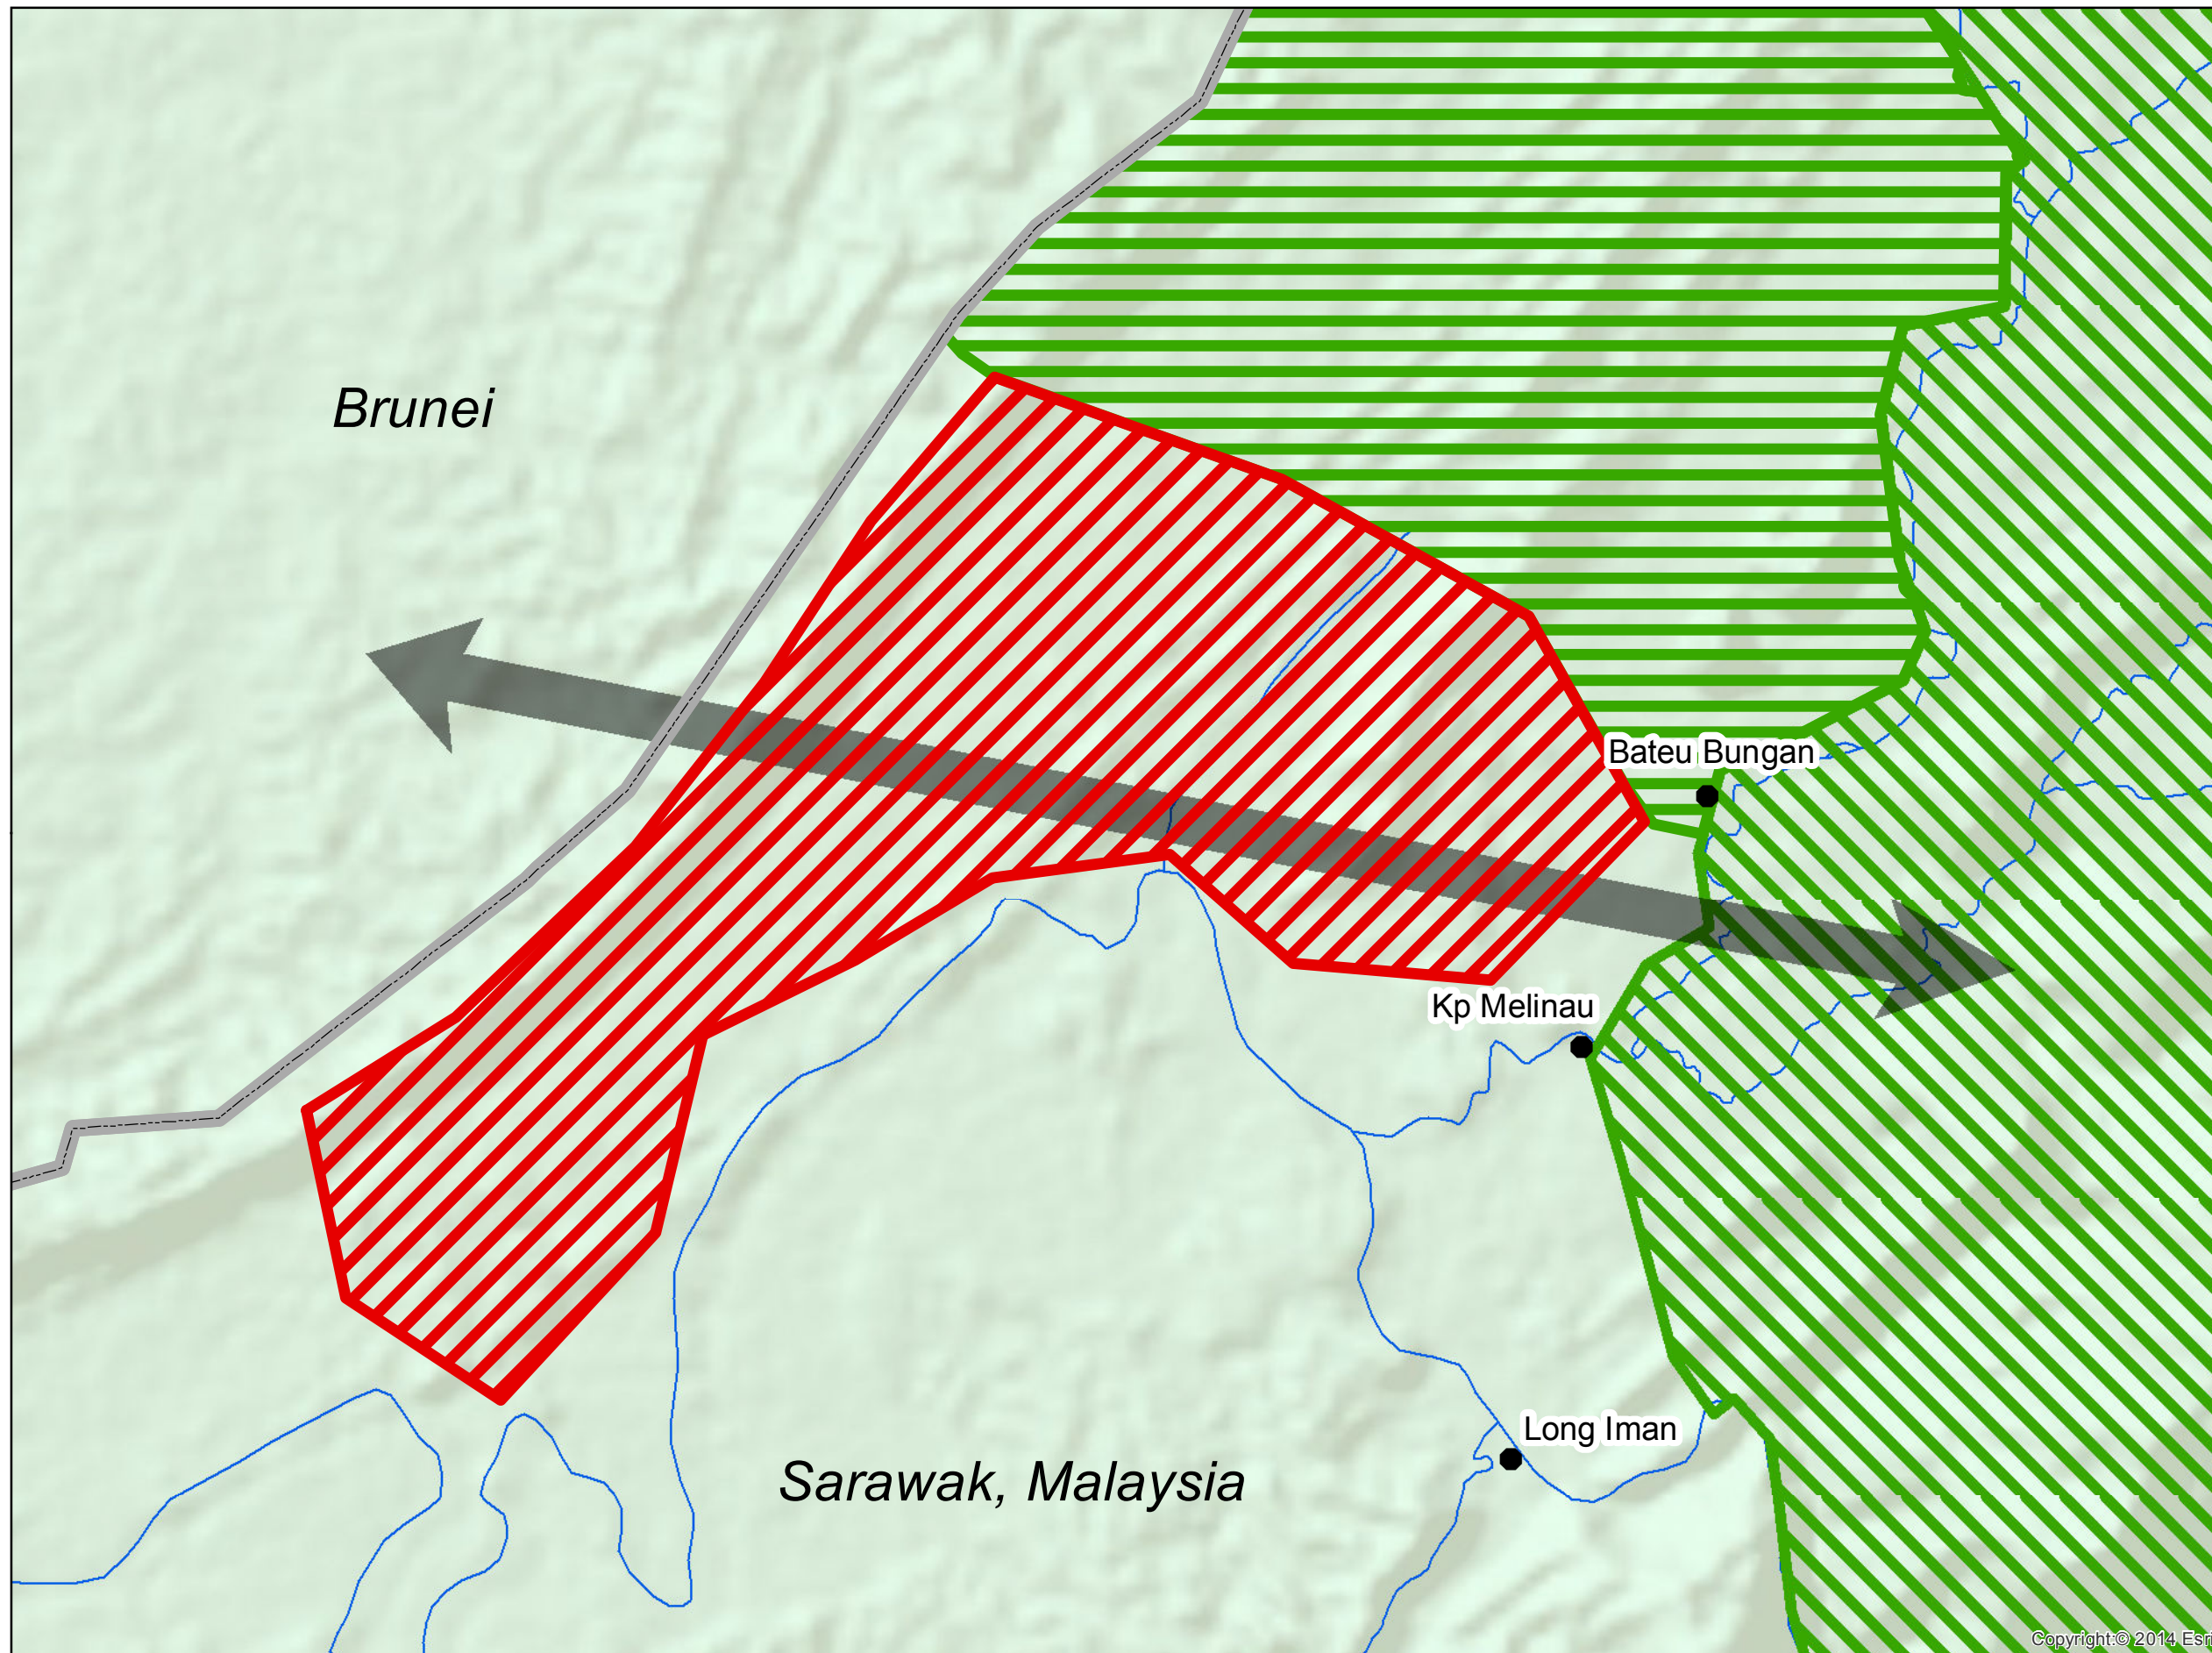

Planned Oil Palm Plantation by Radiant Lagoon

- Affected villages
-  Radiant_Lagoon (4440 ha)
-  Mulu National Park
-  Mulu National Park Extension
-  Tropical Rainforest
-  Rivers
-  Boundary Brunei-Malaysia
-  Wildlife corridor

1:60.000